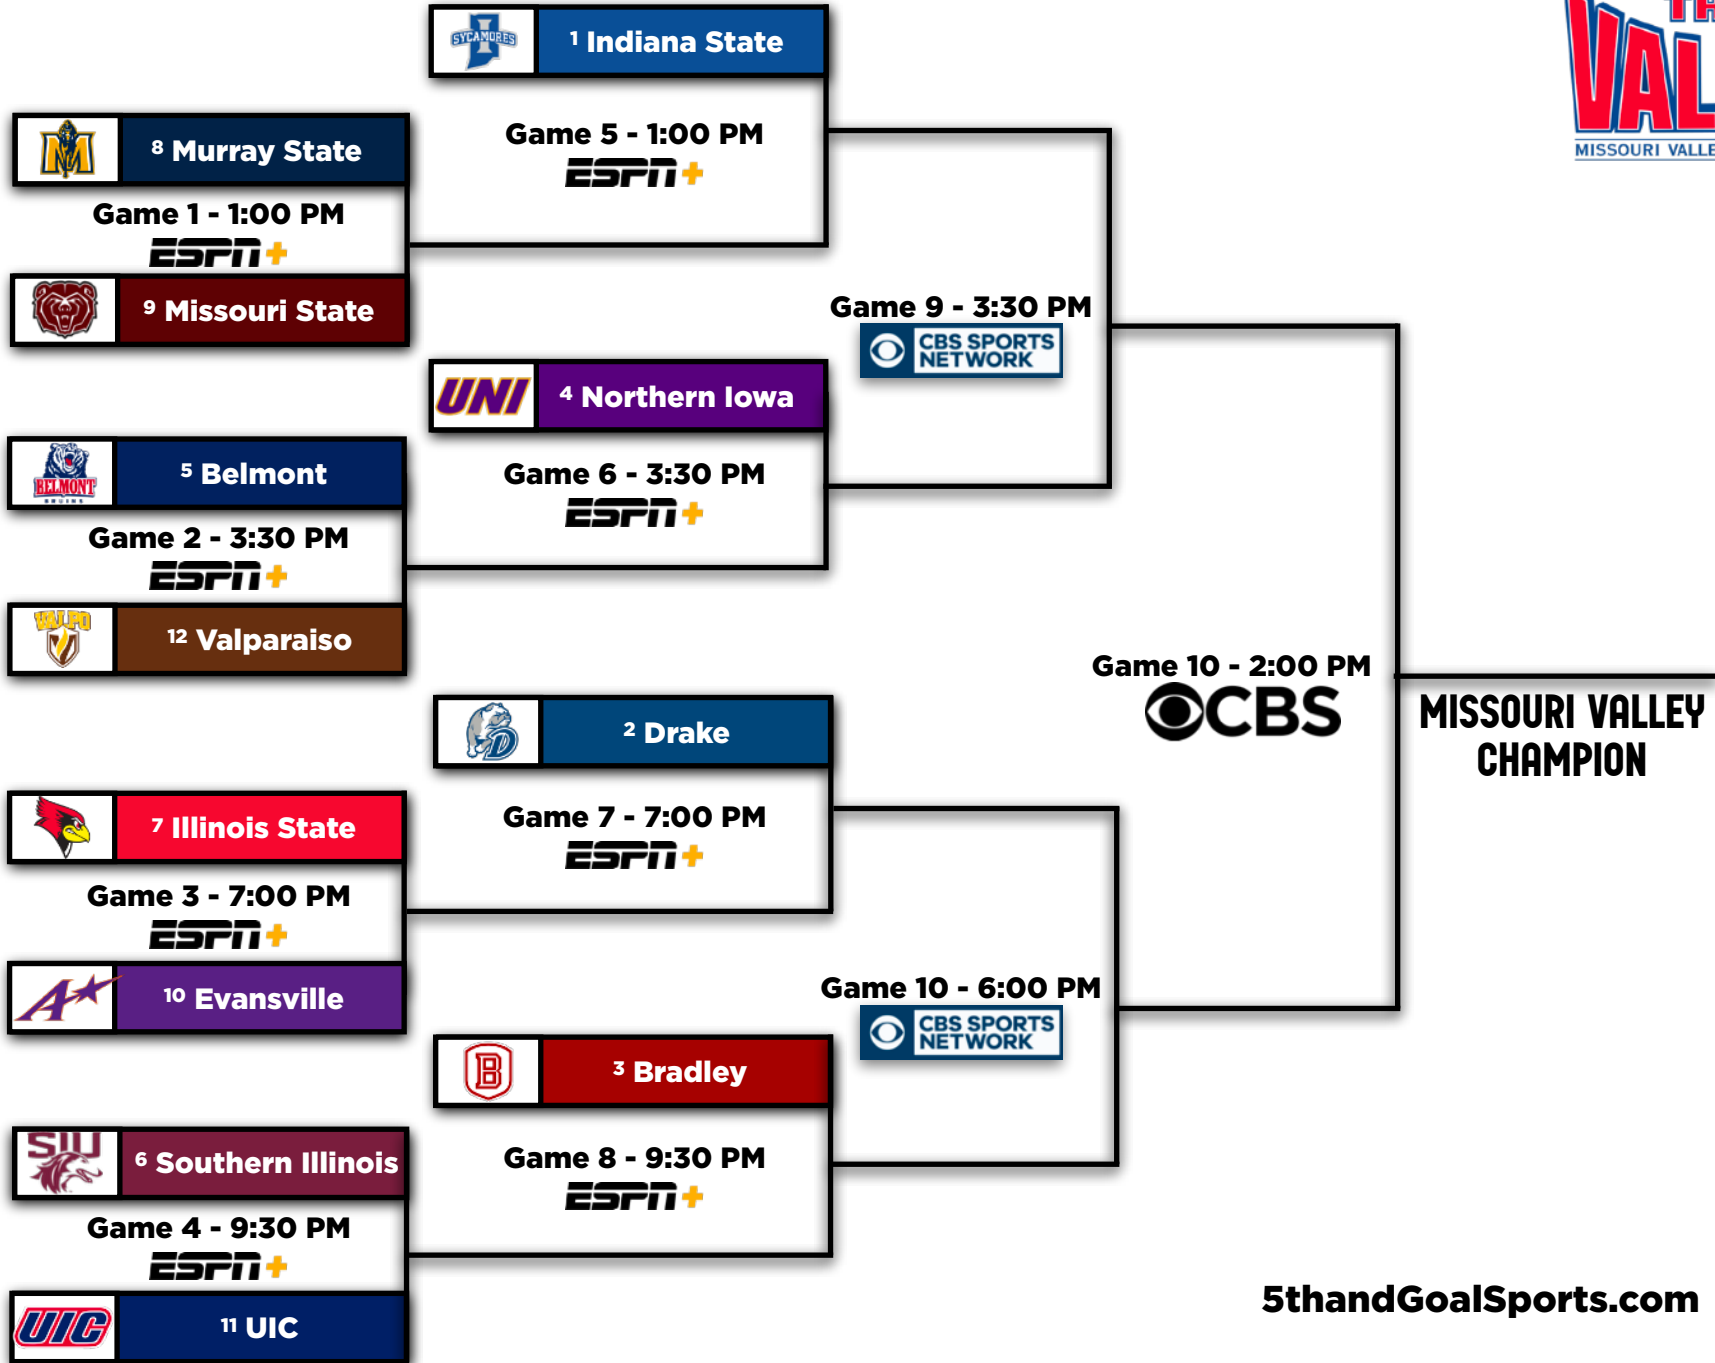

MISSOURI VALLEY CONFERENCE TOURNAMENT

(Enterprise Center - St. Louis, MO)

FIRST ROUND
March 7

QUARTERFINALS
March 8

SEMIFINALS
March 9

CHAMPIONSHIP
March 10

All Times ET

5thandGoalSports.com