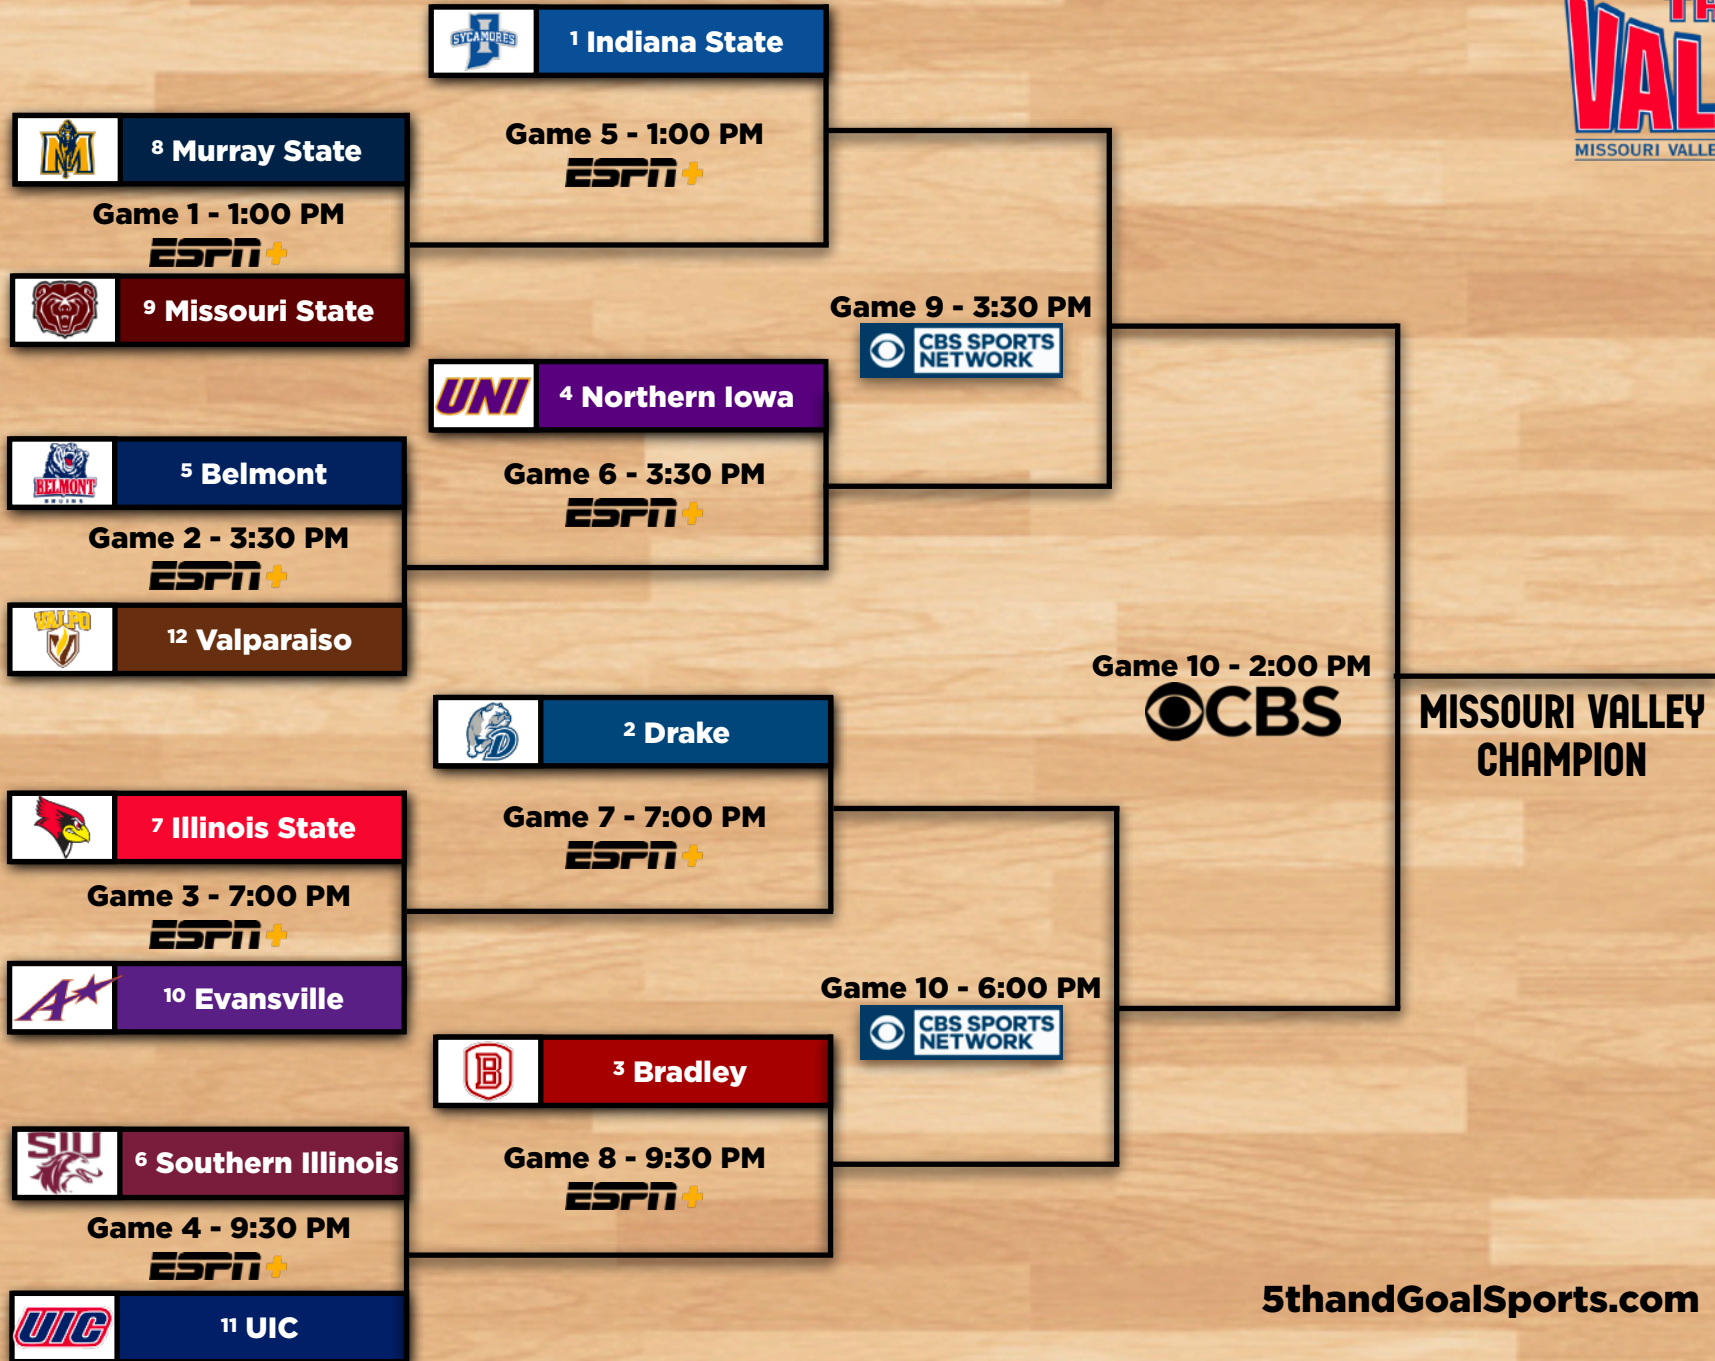

MISSOURI VALLEY CONFERENCE TOURNAMENT

(Enterprise Center - St. Louis, MO)

FIRST ROUND
March 7

QUARTERFINALS
March 8

SEMIFINALS
March 9

CHAMPIONSHIP
March 10

All Times ET

5thandGoalSports.com