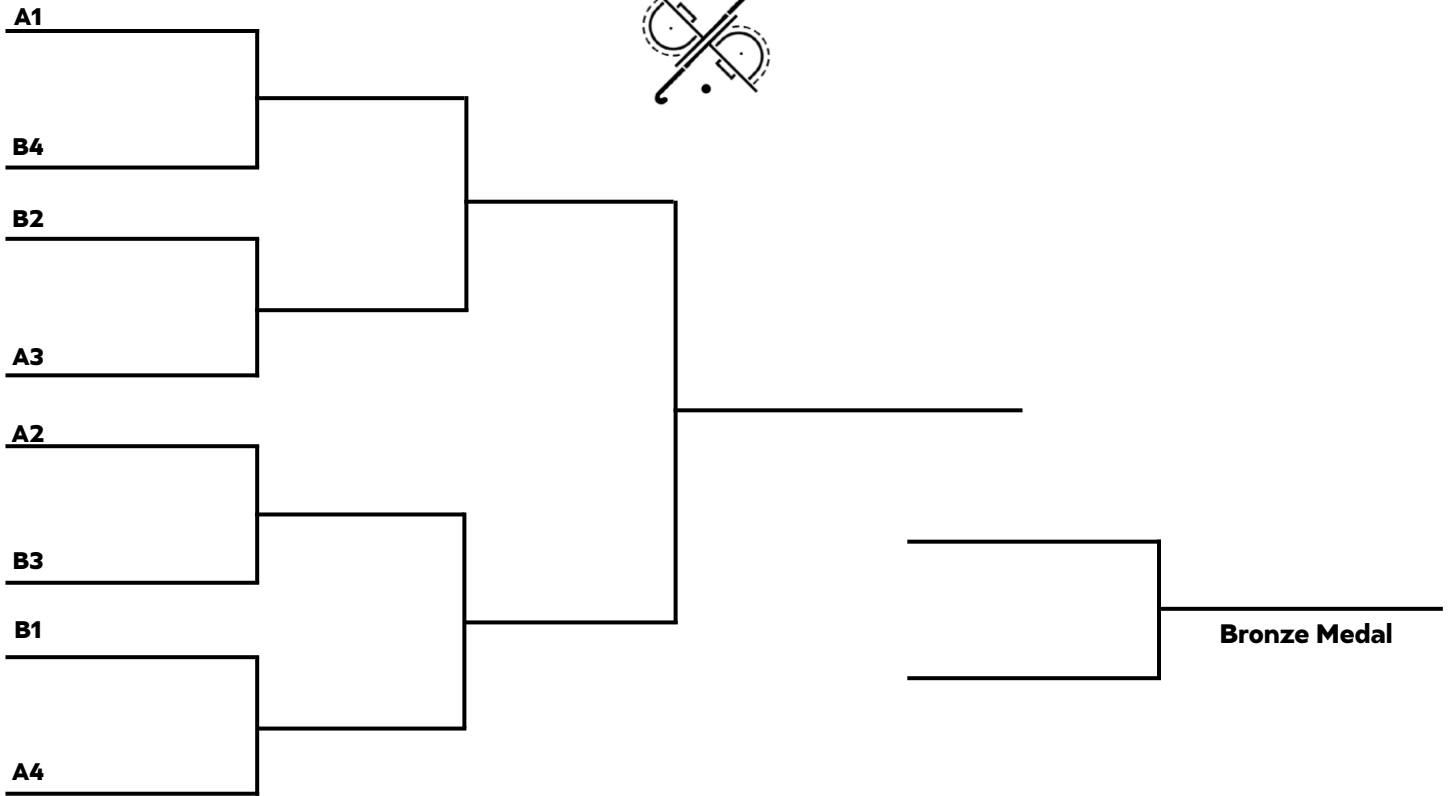

Men's Bracket